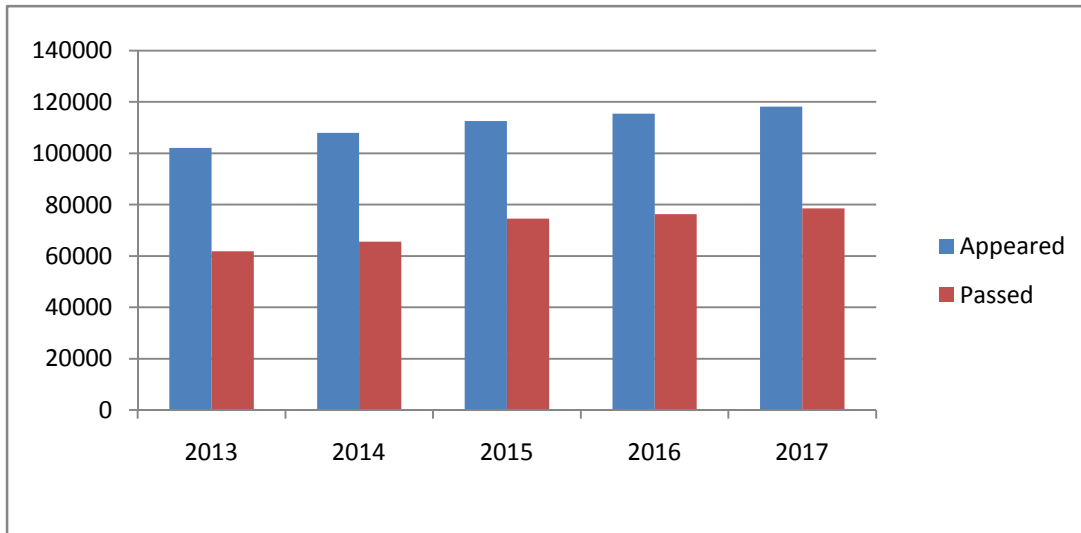

PERCENTAGE OF RESULTS 2013-2017

Year	SSC-I (%)	SSC-II (%)	HSSC-I (%)	HSSC-II (%)
2013	61.09	77.67	48.5	72.3
2014	58.76	77.25	50.9	70.65
2015	64.23	76.69	58.85	73.51
2016	65.78	79.49	57.8	74.33
2017	66.88	83.36	59.23	74.26

HSSC RESULT STATISTICS

Year	Appeared	Passed
2013	102080	61880
2014	107992	65532
2015	112605	74537
2016	115463	76328
2017	118122	78561

SSC RESULT STATISTICS

Year	Appeared	Passed
2013	147701	101691
2014	157645	106972
2015	167236	117242
2016	176301	127337
2017	182777	136271