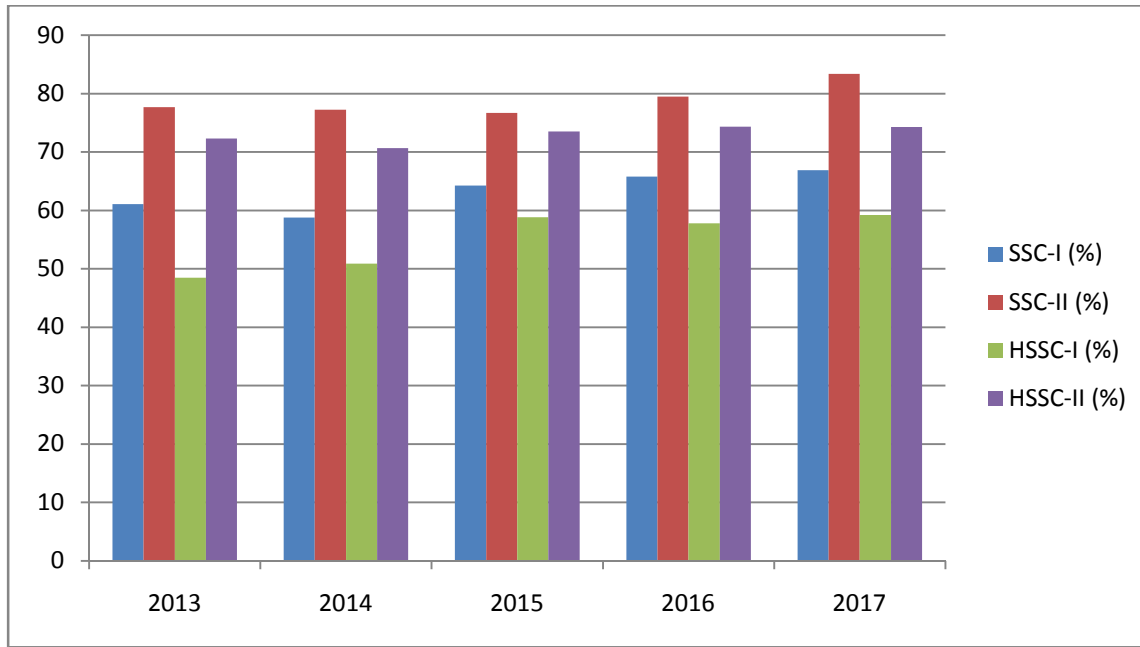

PERCENTAGE OF RESULTS 2013-2017

Year	SSC-I (%)	SSC-II (%)	HSSC-I (%)	HSSC-II (%)
2013	61.09	77.67	48.5	72.3
2014	58.76	77.25	50.9	70.65
2015	64.23	76.69	58.85	73.51
2016	65.78	79.49	57.8	74.33
2017	66.88	83.36	59.23	74.26

HSSC RESULT STATISTICS

Year	Appeared	Passed
2013	102080	61880
2014	107992	65532
2015	112605	74537
2016	115463	76328
2017	118122	78561

SSC RESULT STATISTICS

Year	Appeared	Passed
2013	147701	101691
2014	157645	106972
2015	167236	117242
2016	176301	127337
2017	182777	136271