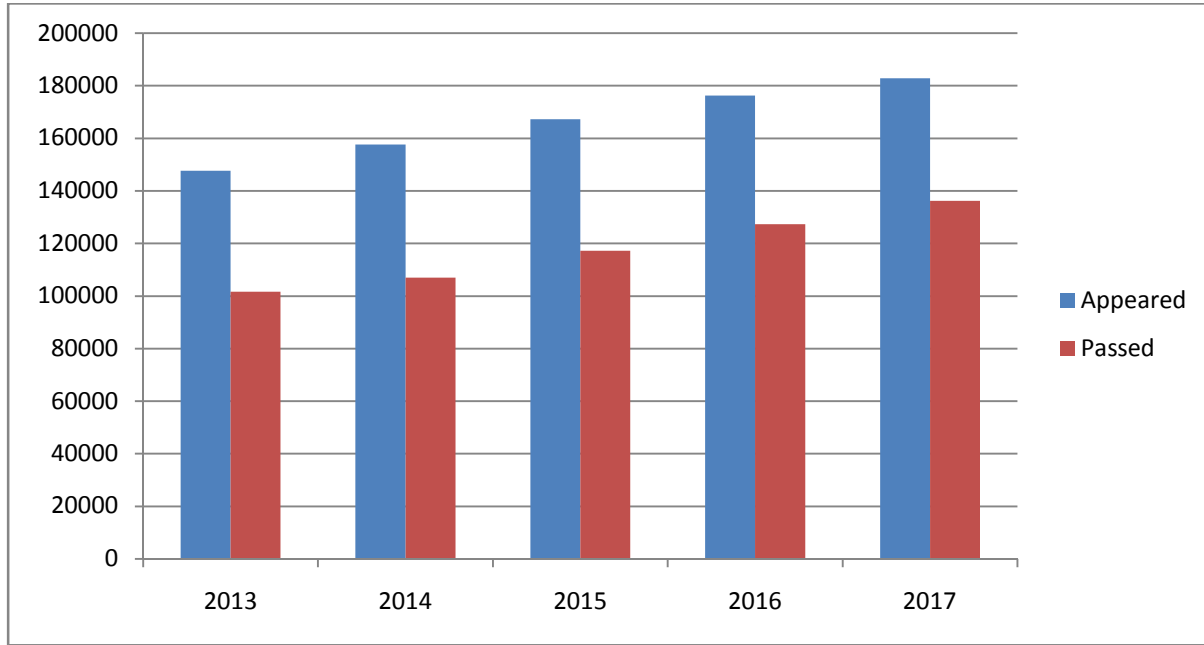

PERCENTAGE OF RESULTS 2013-2017

Year	SSC-I (%)	SSC-II (%)	HSSC-I (%)	HSSC-II (%)
2013	61.09	77.67	48.5	72.3
2014	58.76	77.25	50.9	70.65
2015	64.23	76.69	58.85	73.51
2016	65.78	79.49	57.8	74.33
2017	66.88	83.36	59.23	74.26

HSSC RESULT STATISTICS

Year	Appeared	Passed
2013	102080	61880
2014	107992	65532
2015	112605	74537
2016	115463	76328
2017	118122	78561

SSC RESULT STATISTICS

Year	Appeared	Passed
2013	147701	101691
2014	157645	106972
2015	167236	117242
2016	176301	127337
2017	182777	136271